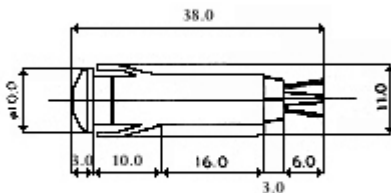

Model 808 Universal

Model 808 Universal Indicator Lights are an attractive plastic assembly. They are manufactured in a variety of colors and are available with a variety of light sources including incandescent, neon, and LED. Model 808 has a flush style lens. Model 808 is supplied with nut and washer. All models mount in 8mm panel holes. Solder tabs are standard on all models. Wire leads are available as an option

Model 808

Package Dimensions

MODEL 808

PANEL HOLE: 8mm

Light Sources

Type	Voltage	Max Current mA	Avg. Life Hours	Luminosity
Incandescent	6 Volt	35	10,000	-----
Incandescent	12 Volt	30	10,000	-----
Incandescent	24 Volt	40	10,000	-----
Red LED	*	30	-----	25 mcd
Green LED	*	30	-----	20 mcd
Yellow LED	*	30	-----	3.0 mcd
Neon	110 Volt	1.7	20,000	-----
Neon	220 Volt	1.7	20,000	-----