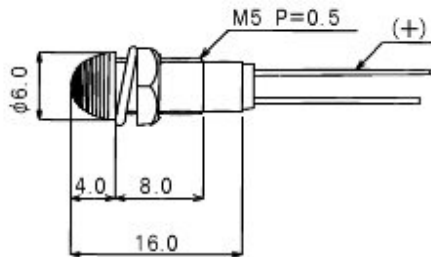

Model 552 Miniature

Models 552 Miniature Indicator Lights are available in a wide variety of colors with a choice of dome lens. Manufactured from high impact plastic, these indicators mount in a 5 mm hole with nut and washer supplied.

They are available in a variety of light sources including incandescent, neon or LED. Wire leads are available as an option on 2V LED and all incandescent versions. All others models are standard with an external resistor and 6 inch wire leads.

Model 552

Package Dimensions

Light Sources

Type	Voltage	Max Current mA	Avg. Life Hours	Luminosity
Incandescent	6 Volt	60	10,000	-----
Incandescent	12 Volt	60	10,000	-----
Incandescent	24 Volt	60	10,000	-----
Red LED	*	30	-----	0.6 mcd
Green LED	*	30	-----	1.0 mcd
Yellow LED	*	25	-----	2.5 mcd
Neon	110 Volt	1.2	13,000	-----
Neon	220 Volt	1.2	13,000	-----