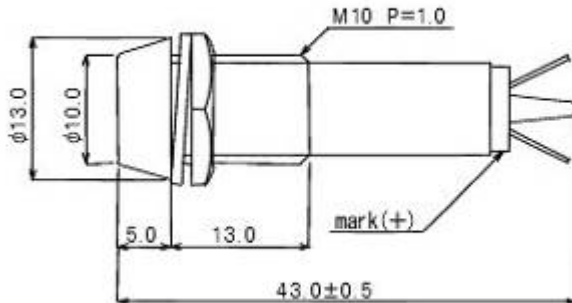

Model 1007 LED

Model LED 1007 has a chrome plated brass body with a polycarbonate lens. Model 1007 have a concave lens. Lens colors available include Red, Green, Yellow, Blue, Clear, and White, Voltages available include 2. Solder terminals are standard. FAST-ON terminals are available on request, Wire leads are available on request.

Package Dimensions

Part Numbers

	COLOR	VOLTAGE	CURRENT	LUMINOUS INTENSITY
LED-1007G-5	GREEN	5	30	32
LED-1007G-12	GREEN	12	30	32
LED-1007G-24	GREEN	24	30	32
LED-1007GBO-5	Green black body	5	30	32
LED-1007GBO-12	Green black body	12	30	32
LED-1007GBO-24	Green black body	24	30	32
LED-1007R-5	RED	5	30	26
LED-1007R-12	RED	12	30	26
LED-1007R-24	RED	24	30	26
LED-1007RBO-5	RED Black Body	5	30	26
LED-1007RBO-12	RED Black Body	12	30	26
LED-1007RBO-24	RED Black Body	24	30	26
LED-1007Y-5	Yellow	5	30	14
LED-1007Y-12	Yellow	12	30	14
LED-1007Y-24	Yellow	24	30	14