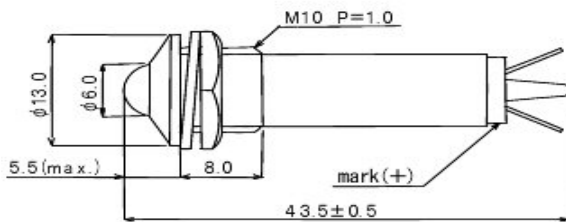

## Model 1006 LED

Model LED 1006 has a chrome plated brass body with a polycarbonate lens. Model 1006 have a convex lens. Lens colors available include Red, Green, Yellow, Blue, Clear, and White. Solder terminals are standard. FAST-ON terminals are available on request, Wire leads are available on request. .

### Package Dimensions

### Part Numbers

	COLOR	VOLTAGE	CURRENT (ma)	LUMINOUS INTENSITY
LED-1007G-5	GREEN	5	30	32
LED-1007G-12	GREEN	12	30	32
LED-1007G-24	GREEN	24	30	32
LED-1007GBO-5	Green black body	5	30	32
LED-1007GBO-12	Green black body	12	30	32
LED-1007GBO-24	Green black body	24	30	32
LED-1007R-5	RED	5	30	26
LED-1007R-12	RED	12	30	26
LED-1007R-24	RED	24	30	26
LED-1007RBO-5	RED Black Body	5	30	26
LED-1007RBO-12	RED Black Body	12	30	26
LED-1007RBO-24	RED Black Body	24	30	26
LED-1007Y-5	Yellow	5	30	14
LED-1007Y-12	Yellow	12	30	14
LED-1007Y-24	Yellow	24	30	14